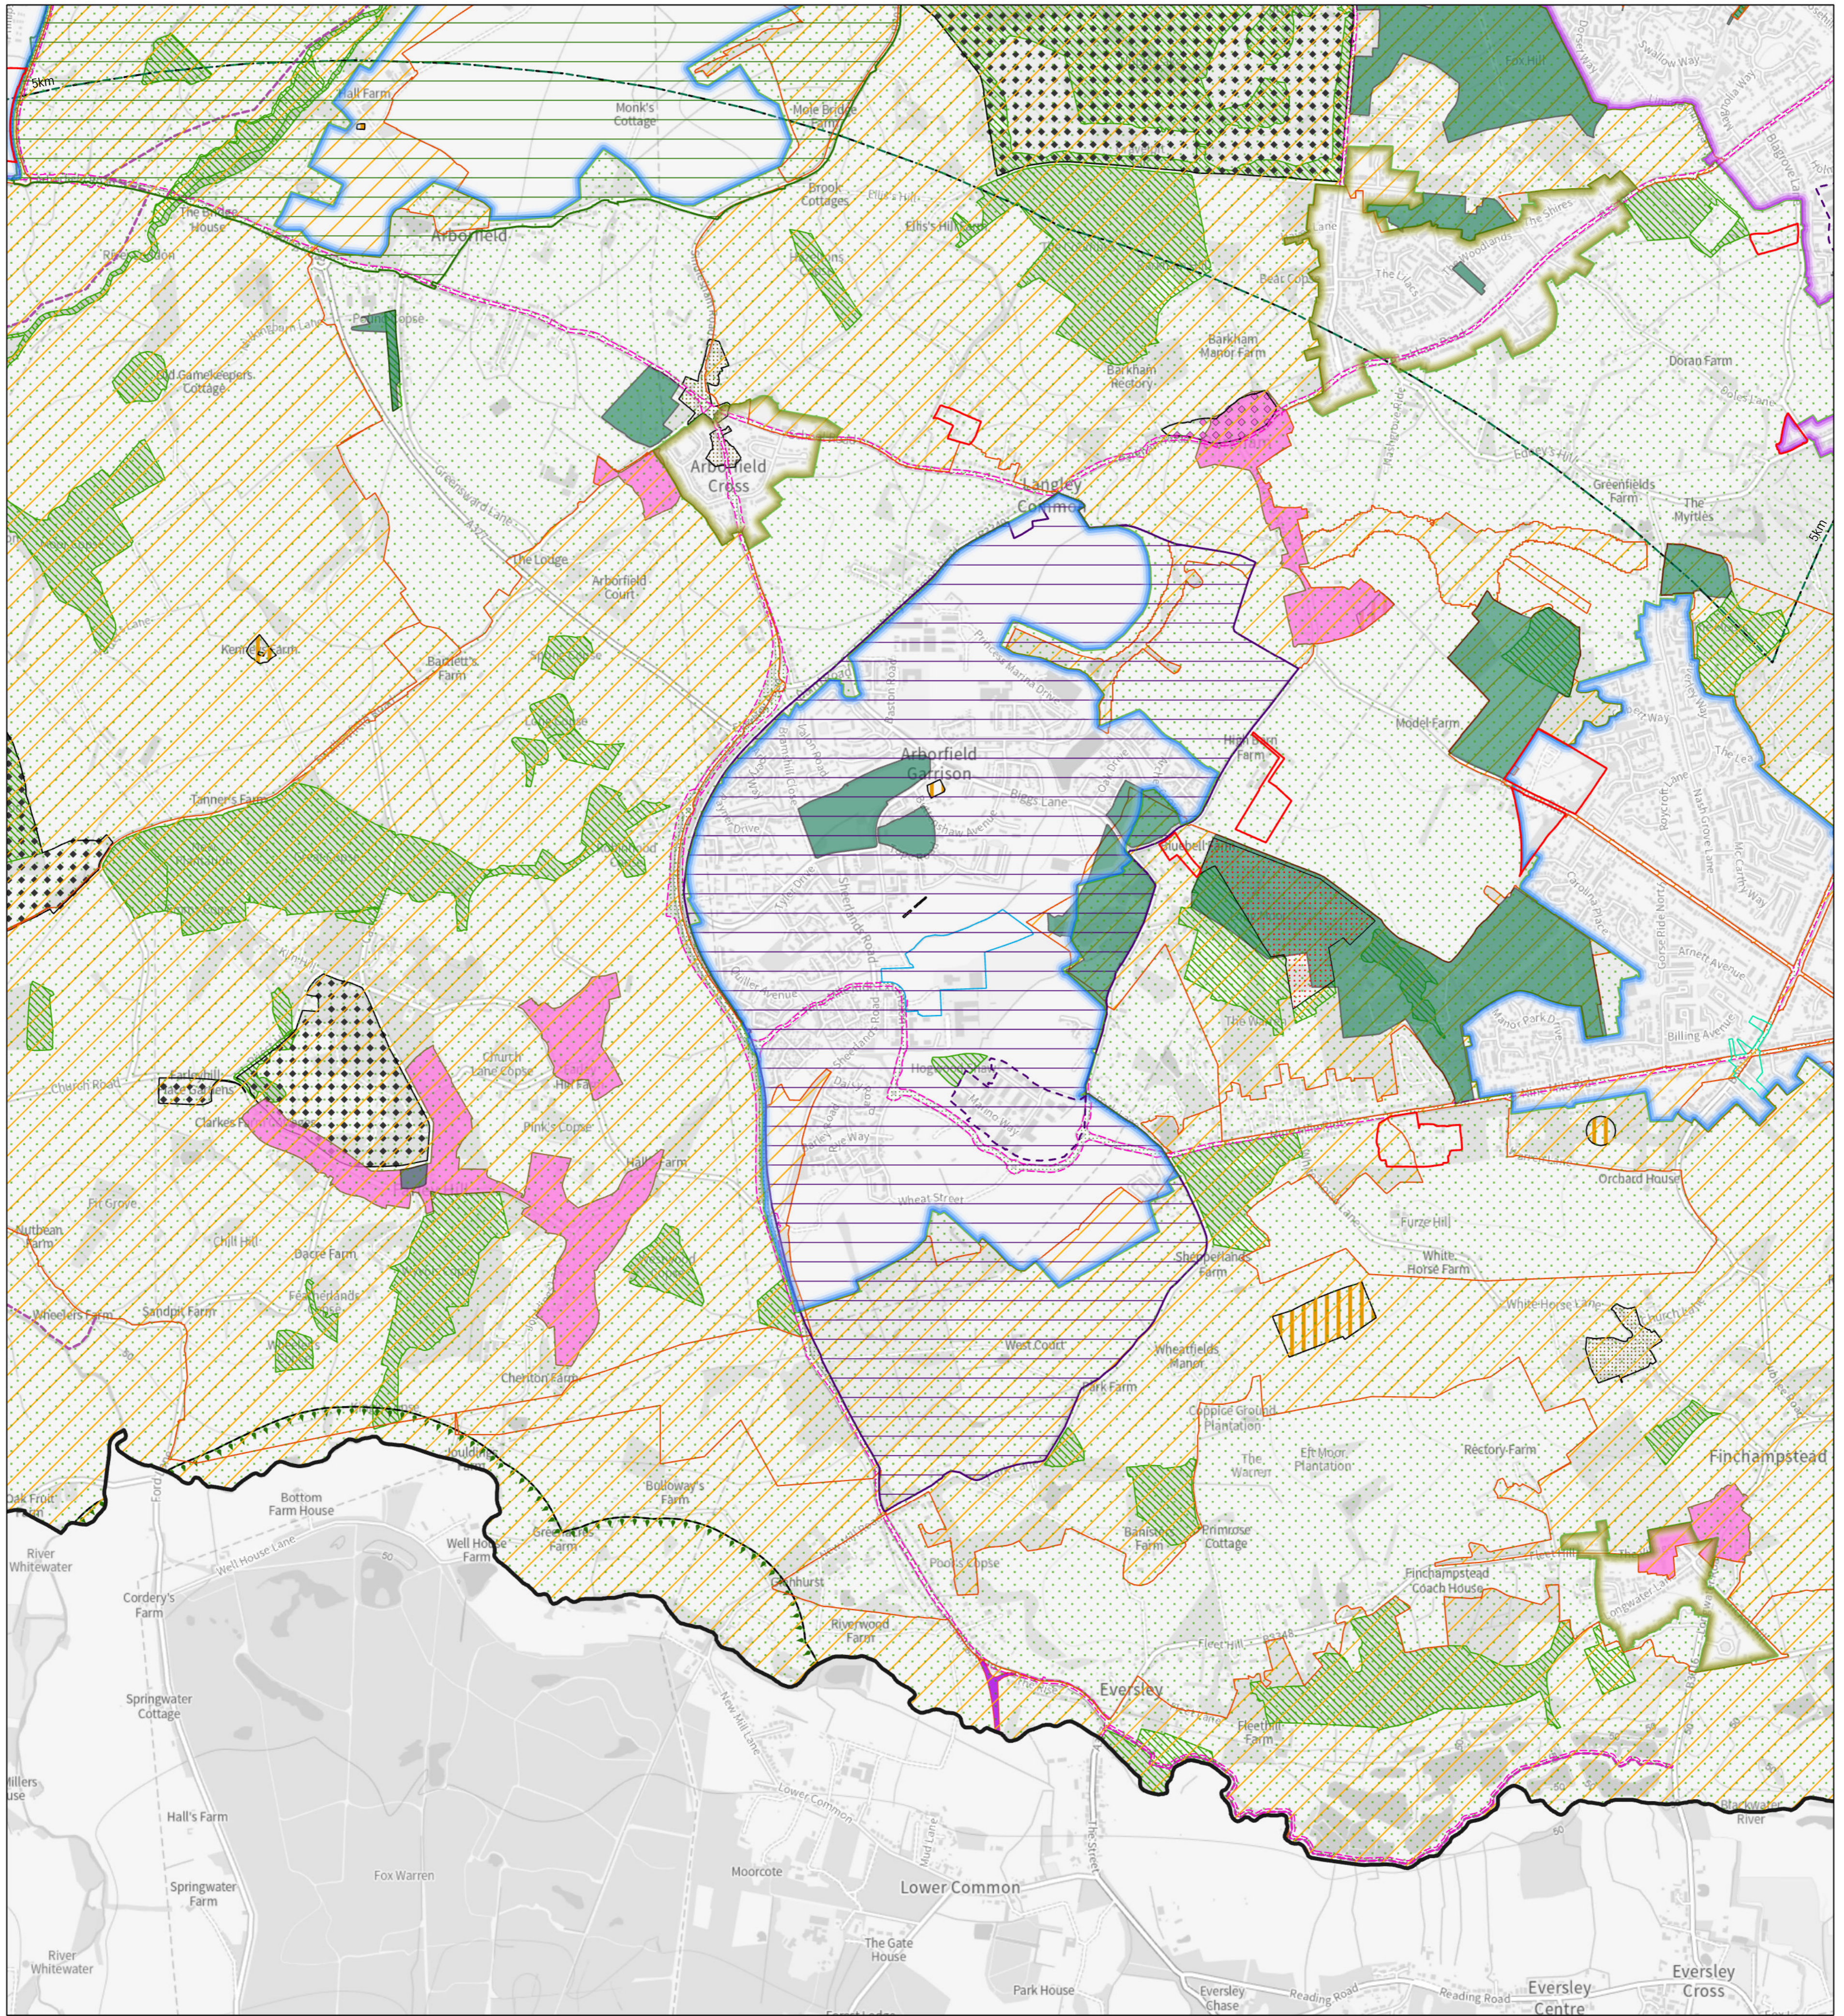

Map D2 Local Plan Update Proposed Submission Plan Policies Map

0 0.25 0.5 1 1.5 2 2.5 3 Kilometers
1:12,500

WOKINGHAM BOROUGH COUNCIL