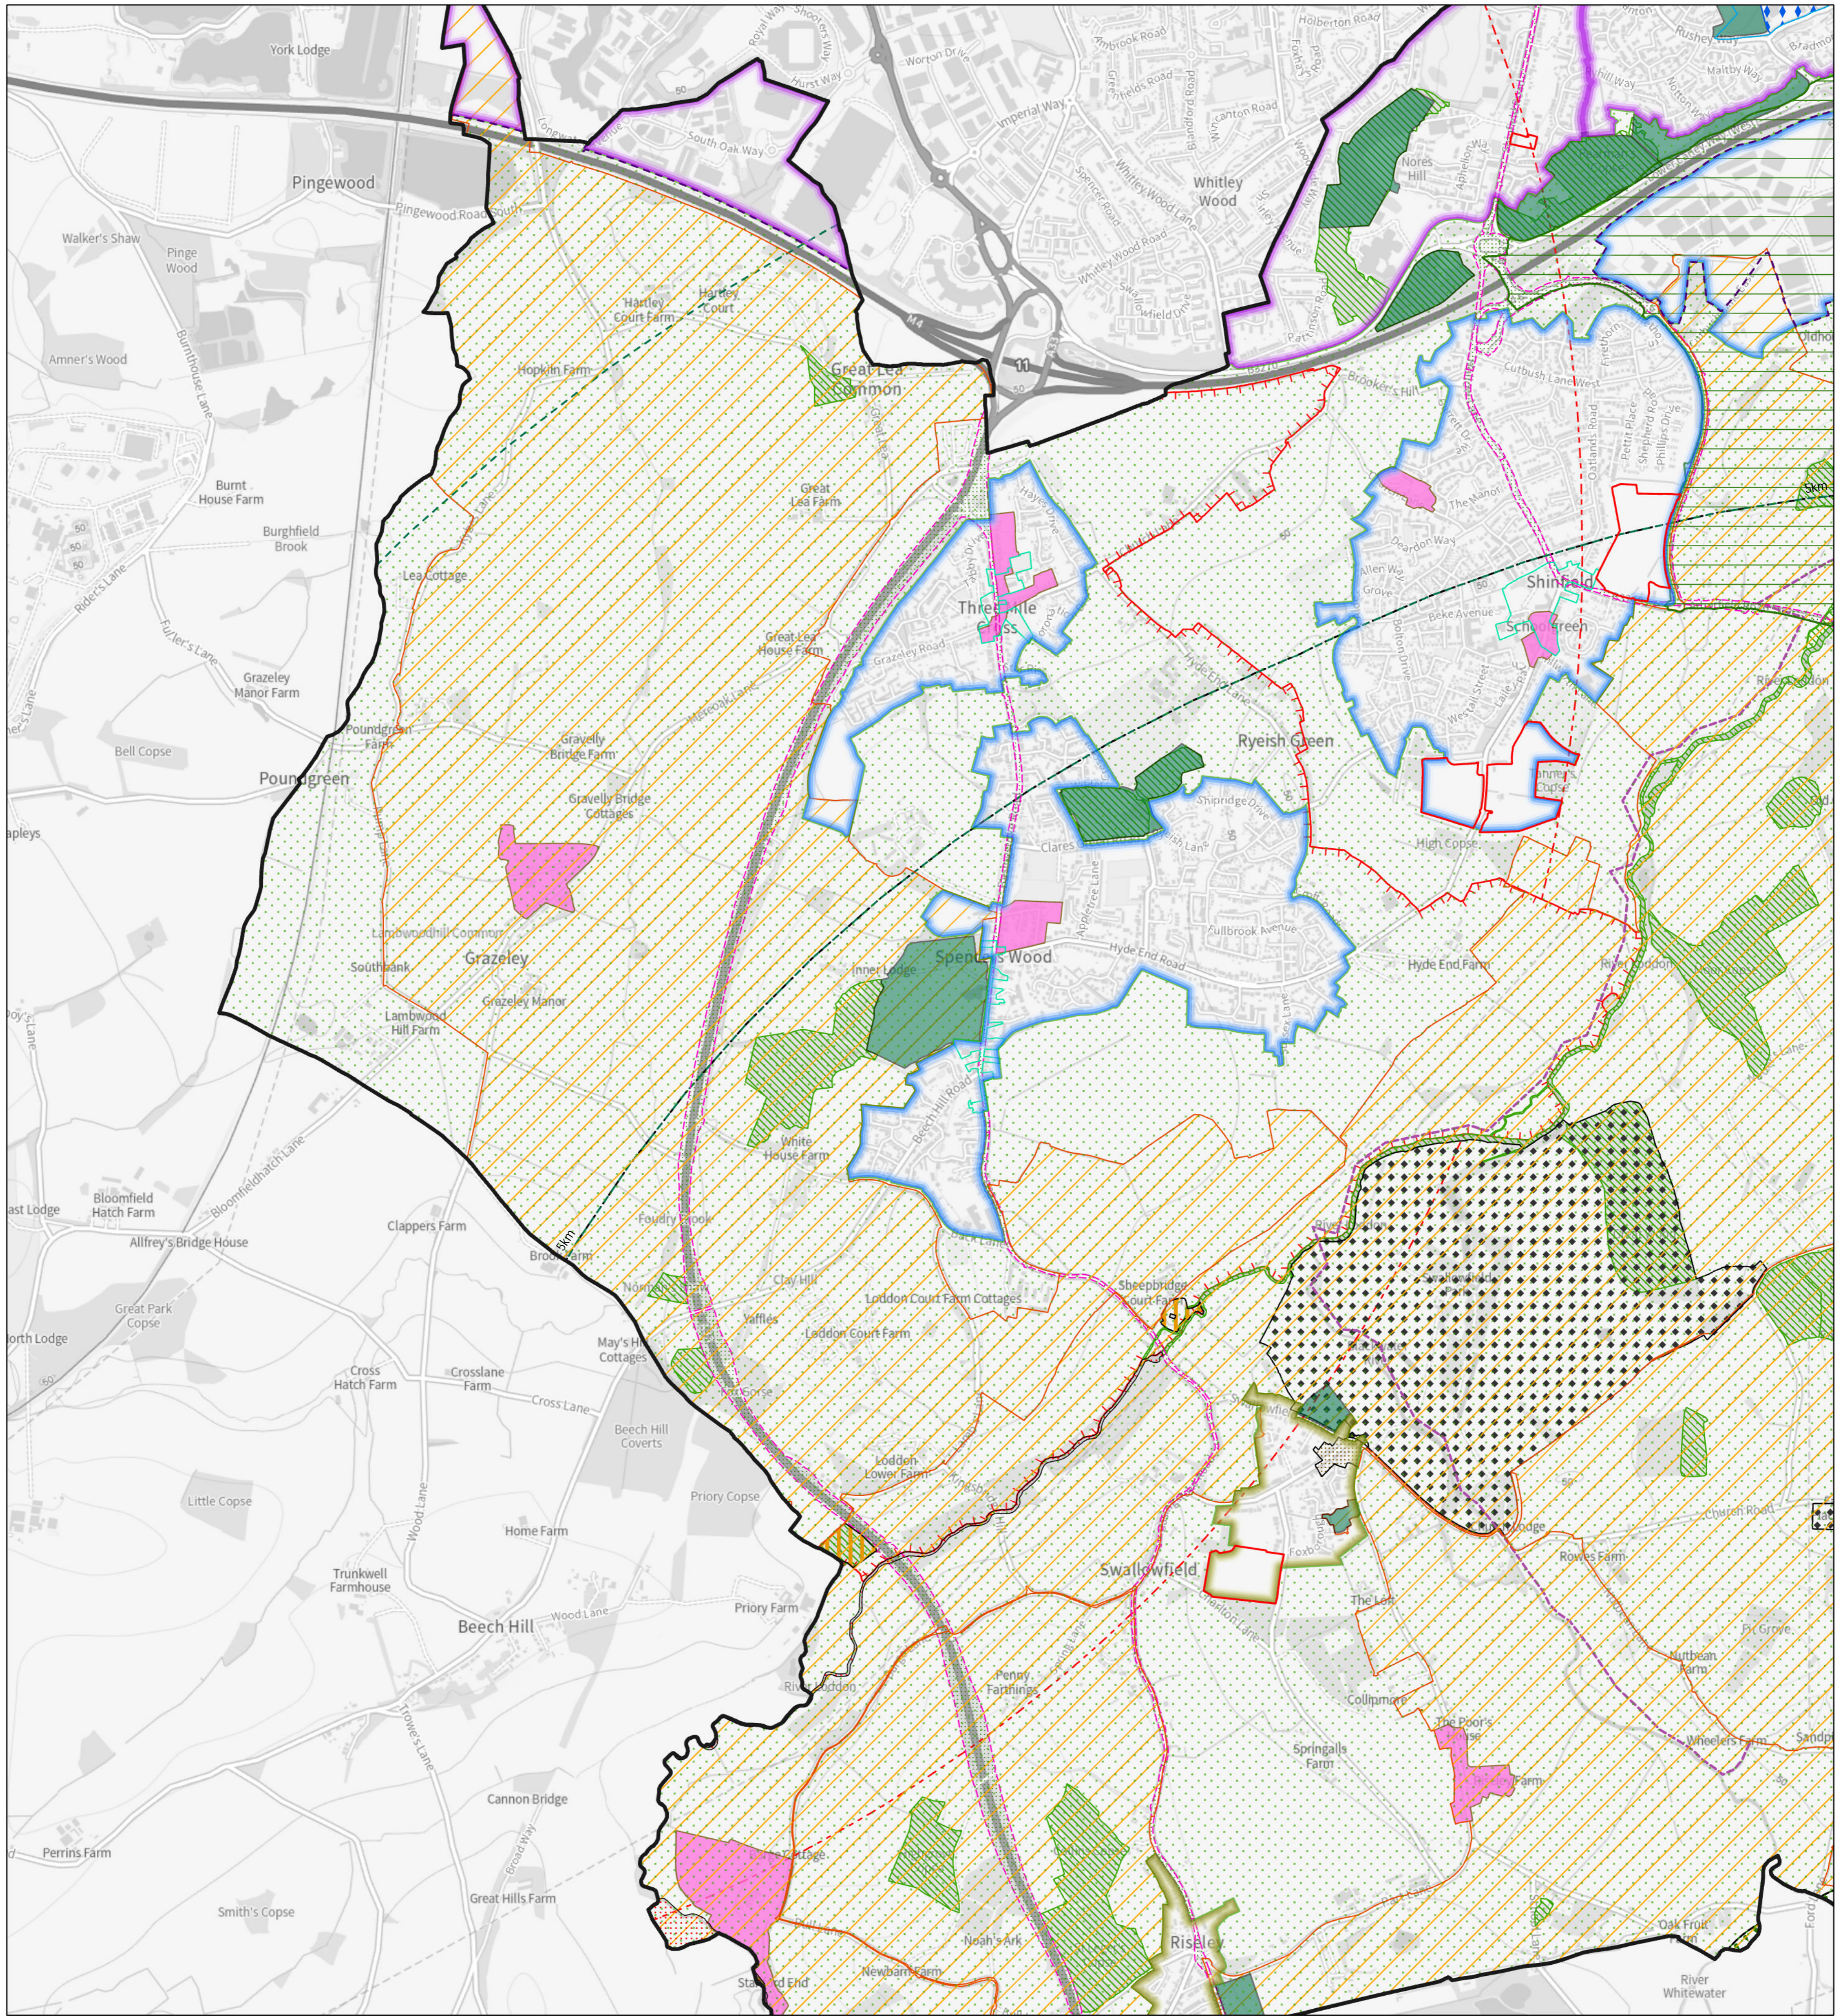

# Map D1 Local Plan Update Proposed Submission Plan Policies Map

0 0.25 0.5 1 1.5 2 2.5 3 Kilometers  
1:12,500