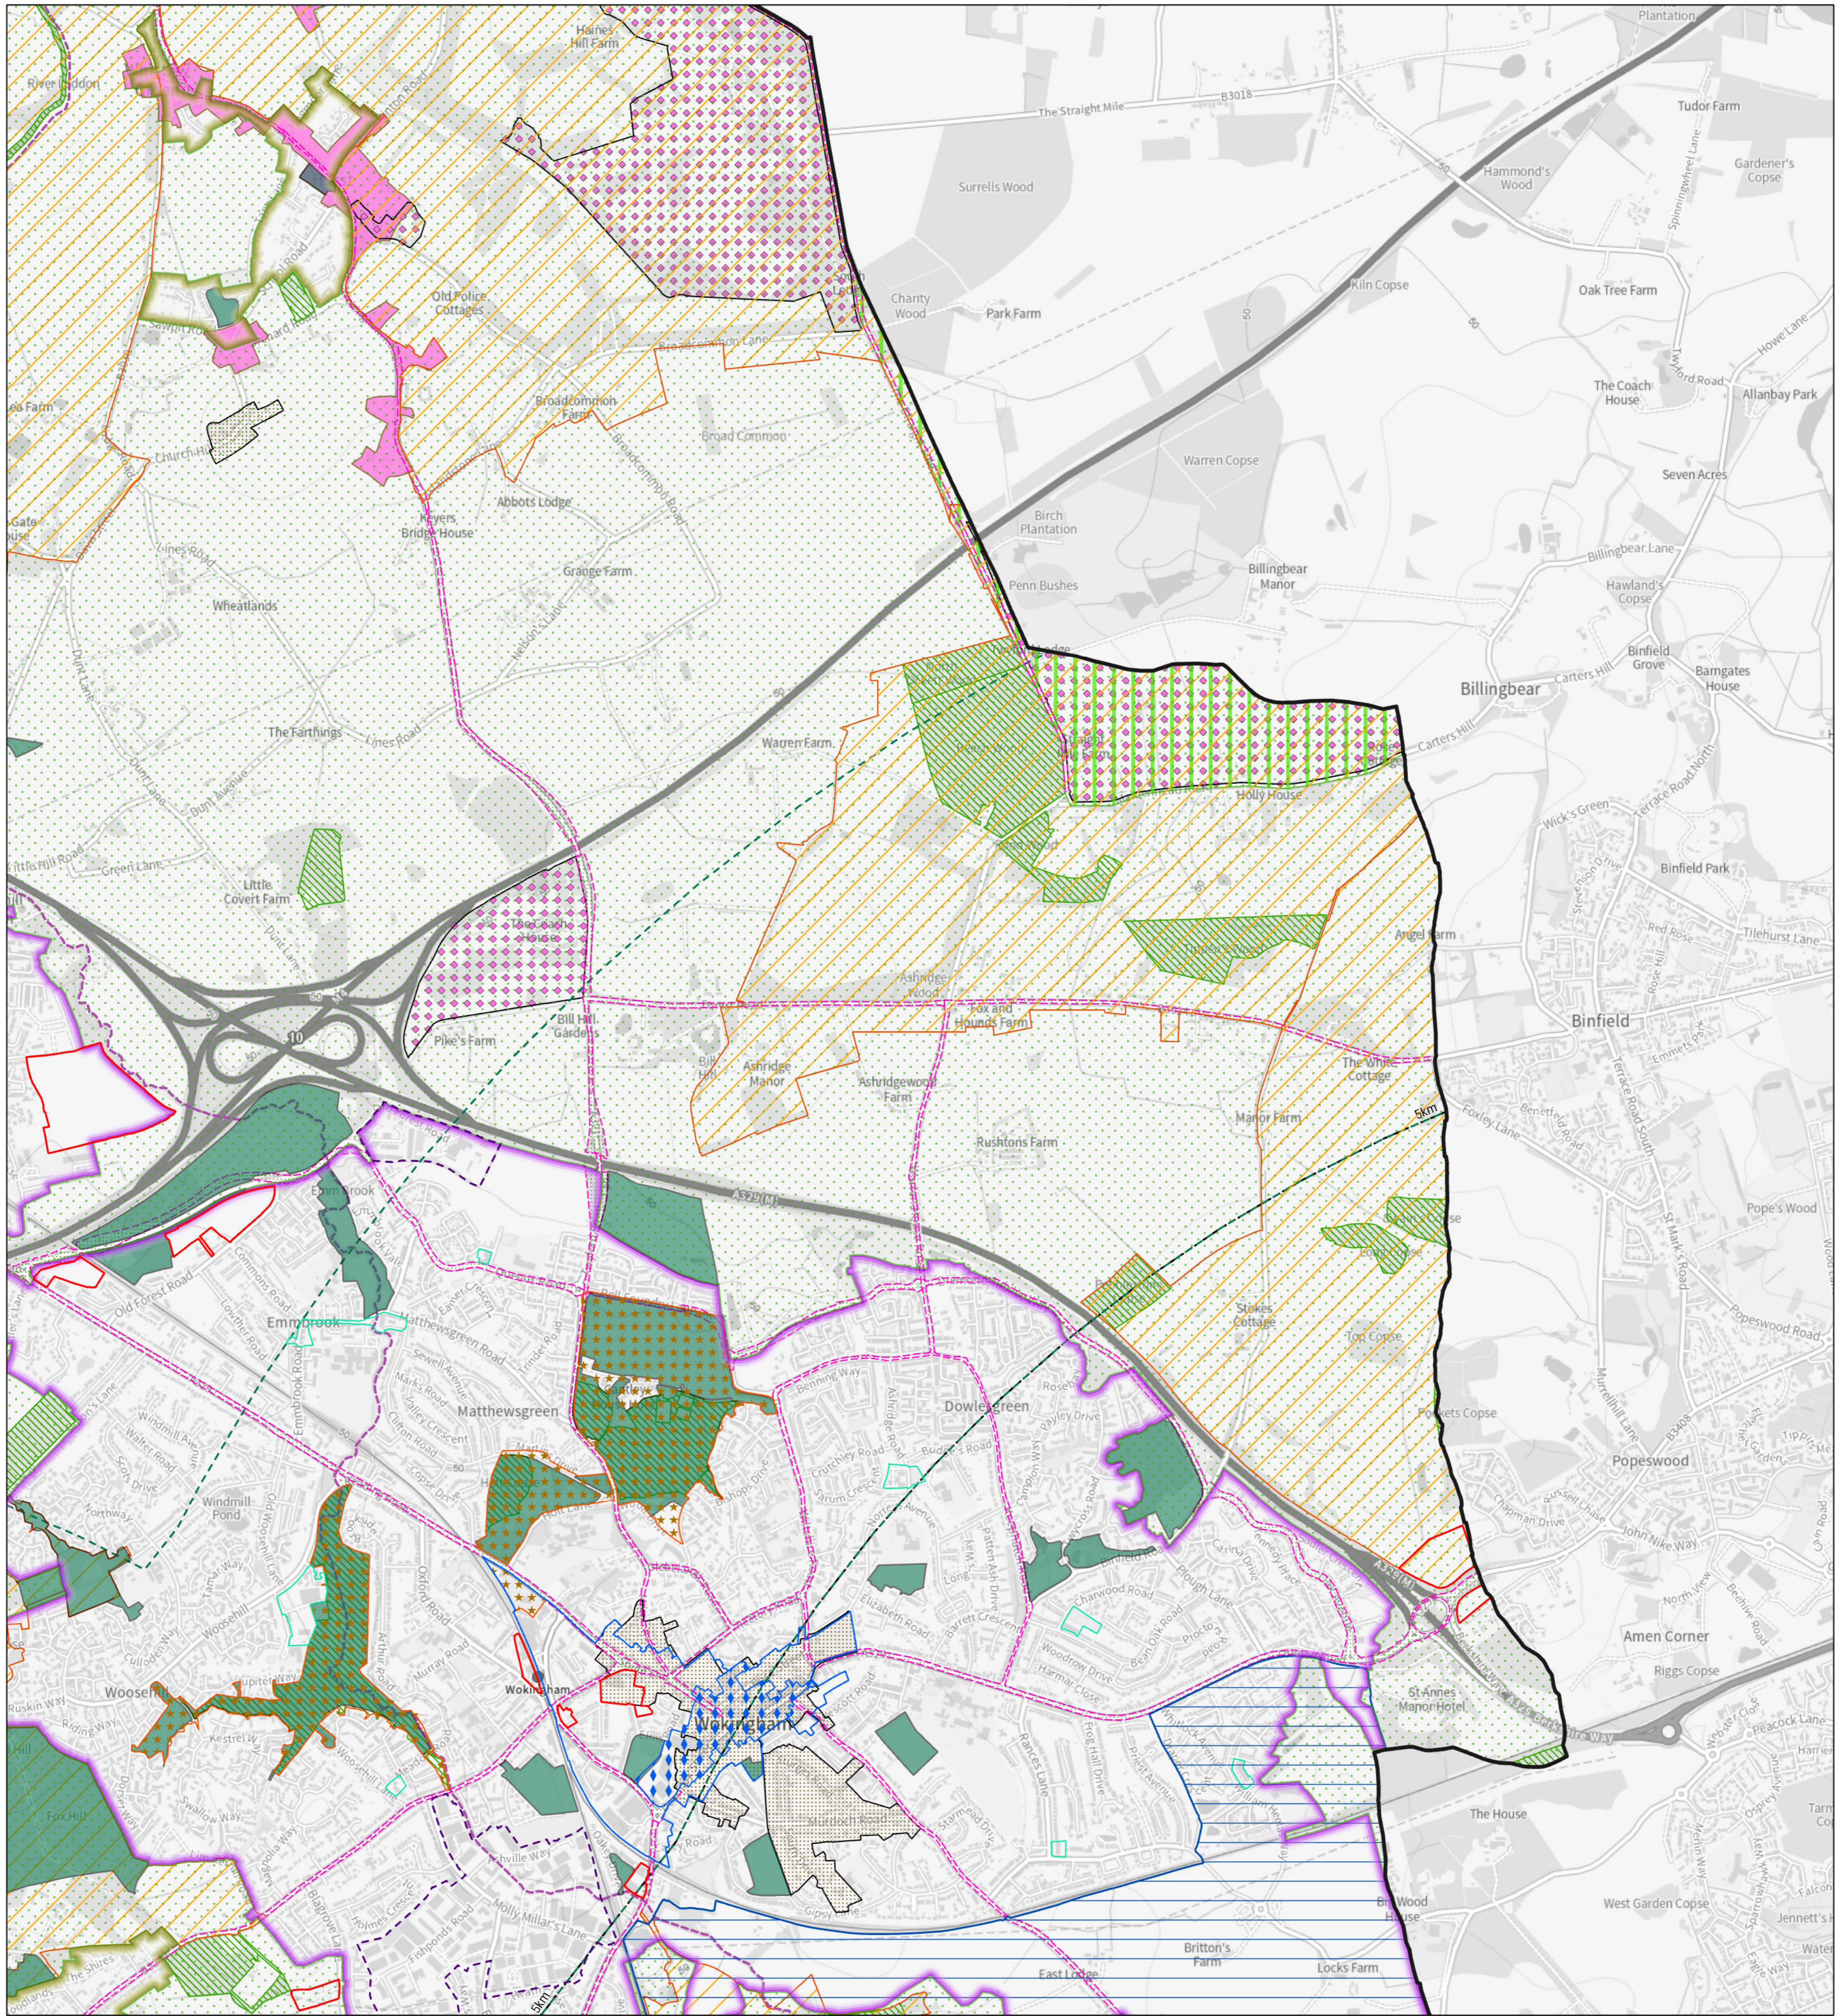

# Map C2 Local Plan Update Proposed Submission Plan Policies Map

0 0.25 0.5 1 1.5 2 2.5 3 Kilometers  
1:12,500