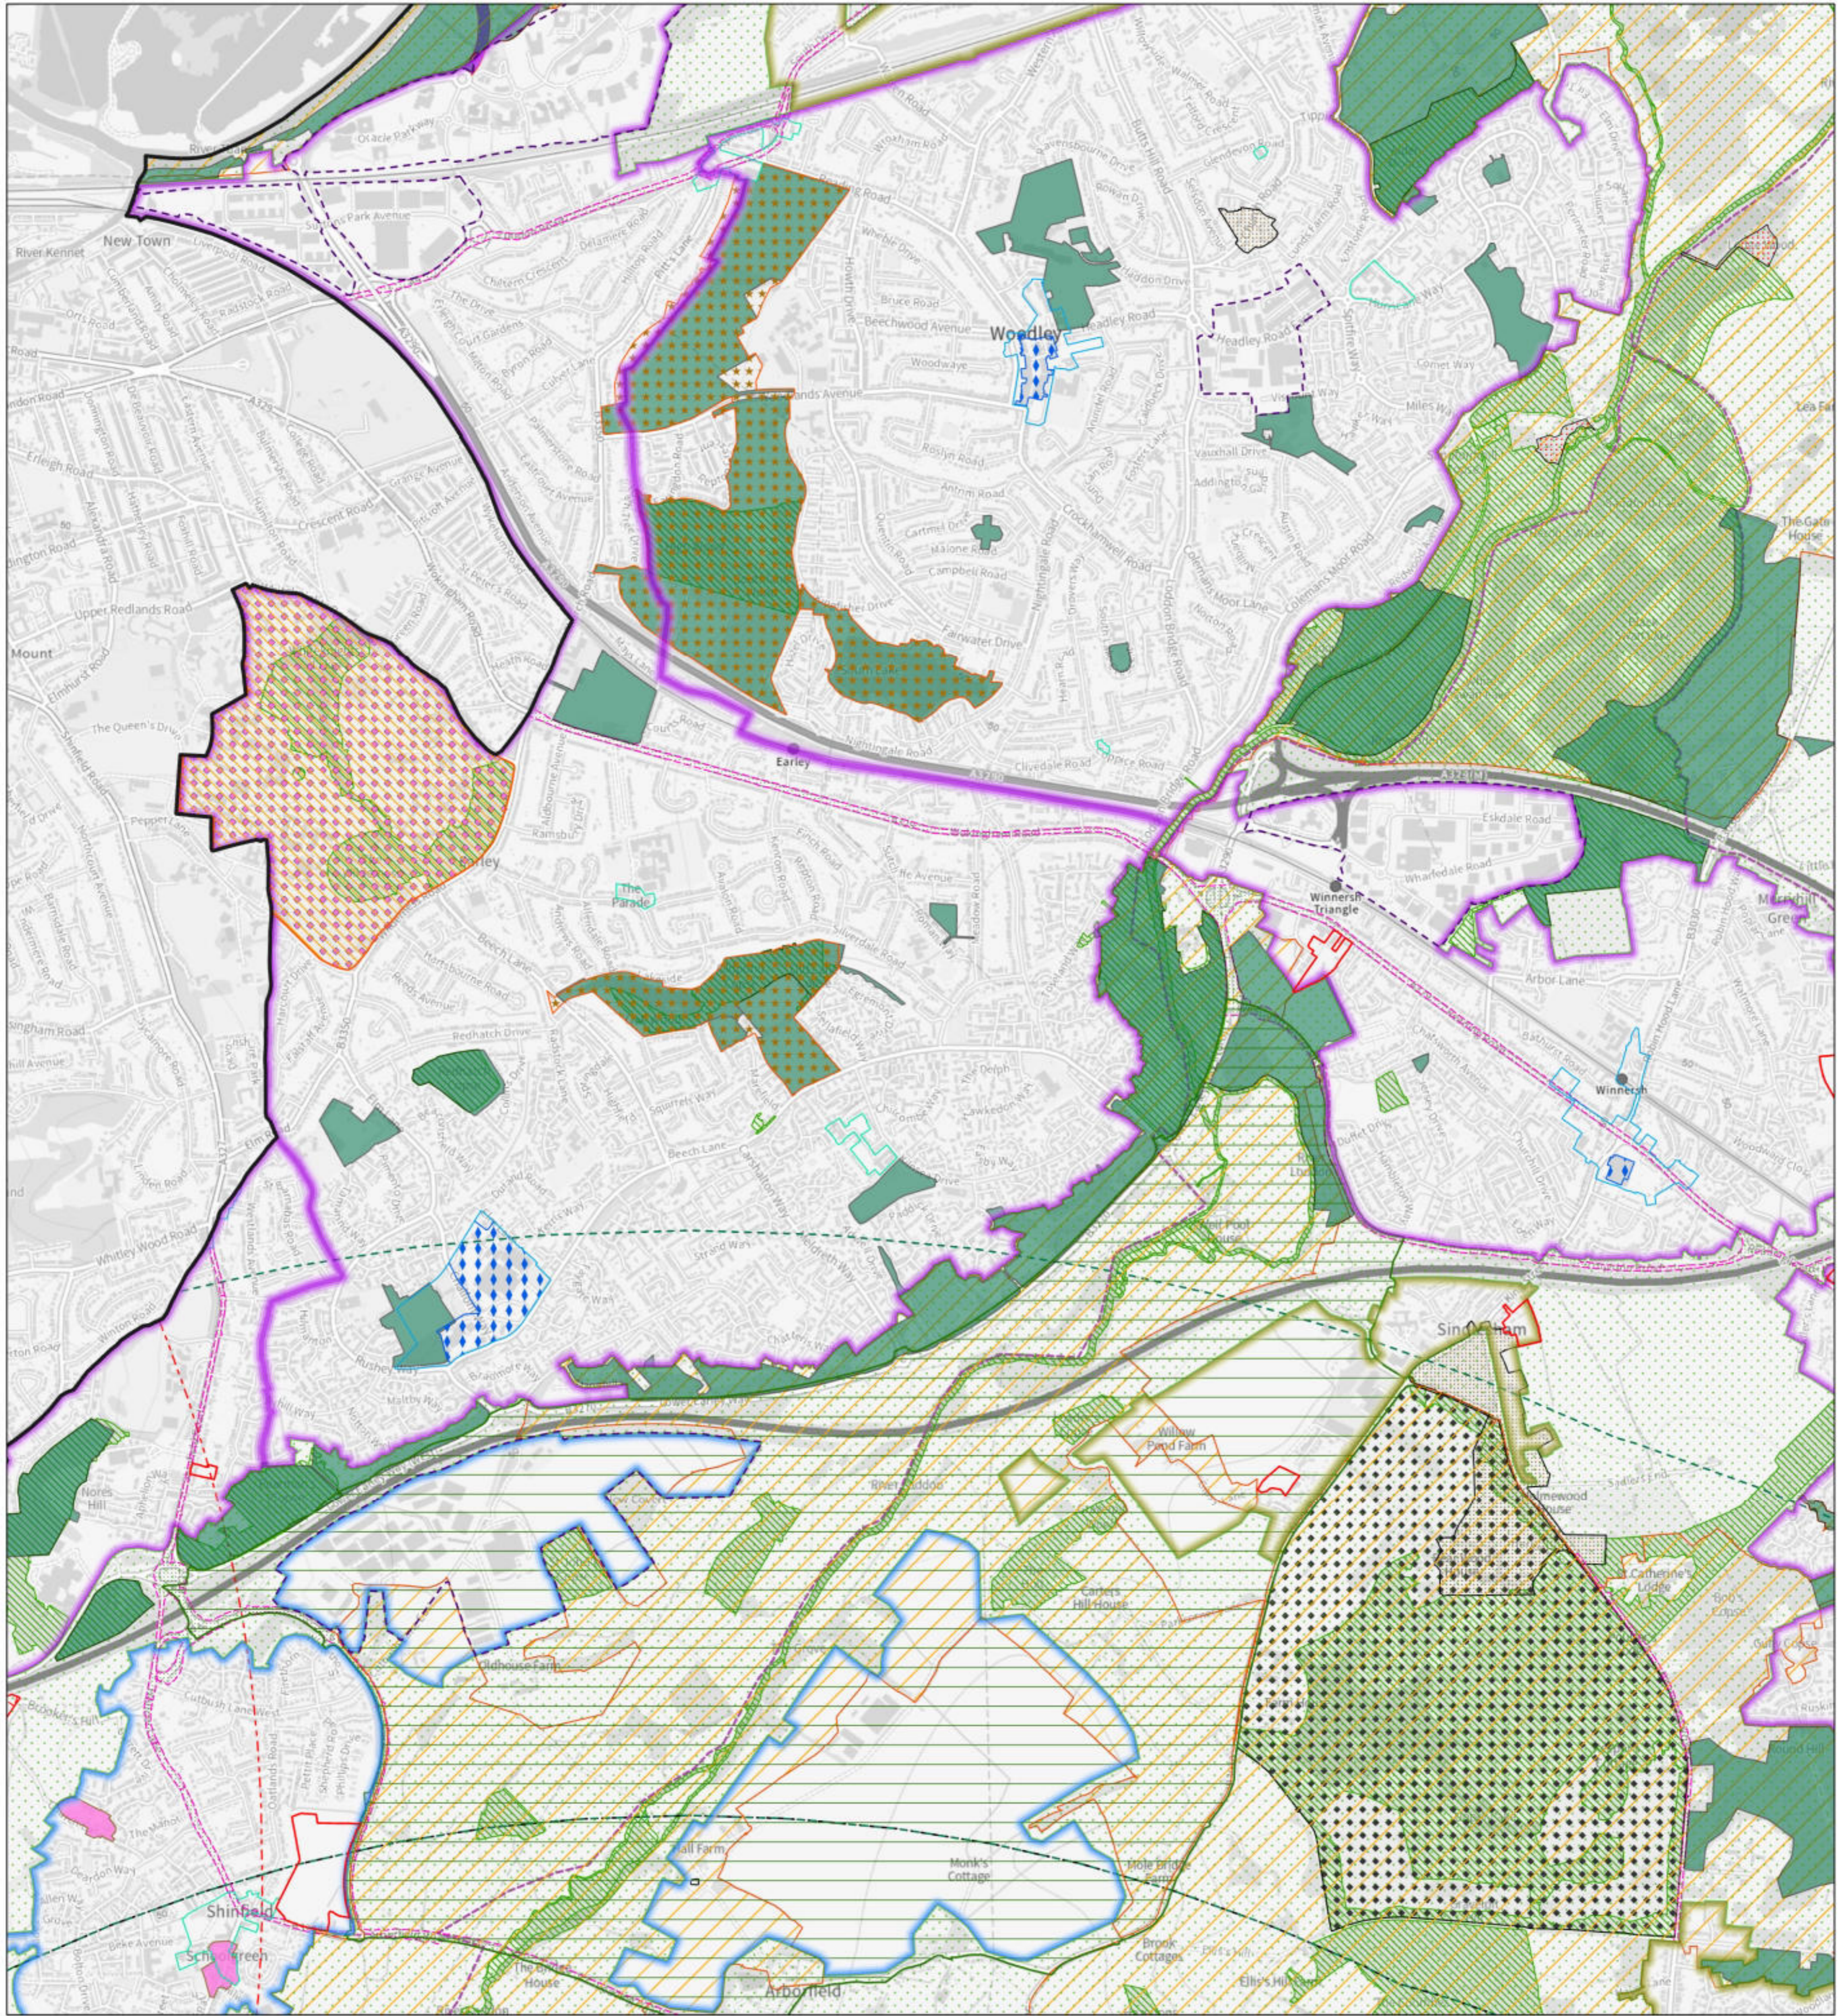

Map C1 Local Plan Update Proposed Submission Plan Policies Map

0 0.25 0.5 1 1.5 2 2.5 3 Kilometers
1:12,500

WOKINGHAM BOROUGH COUNCIL