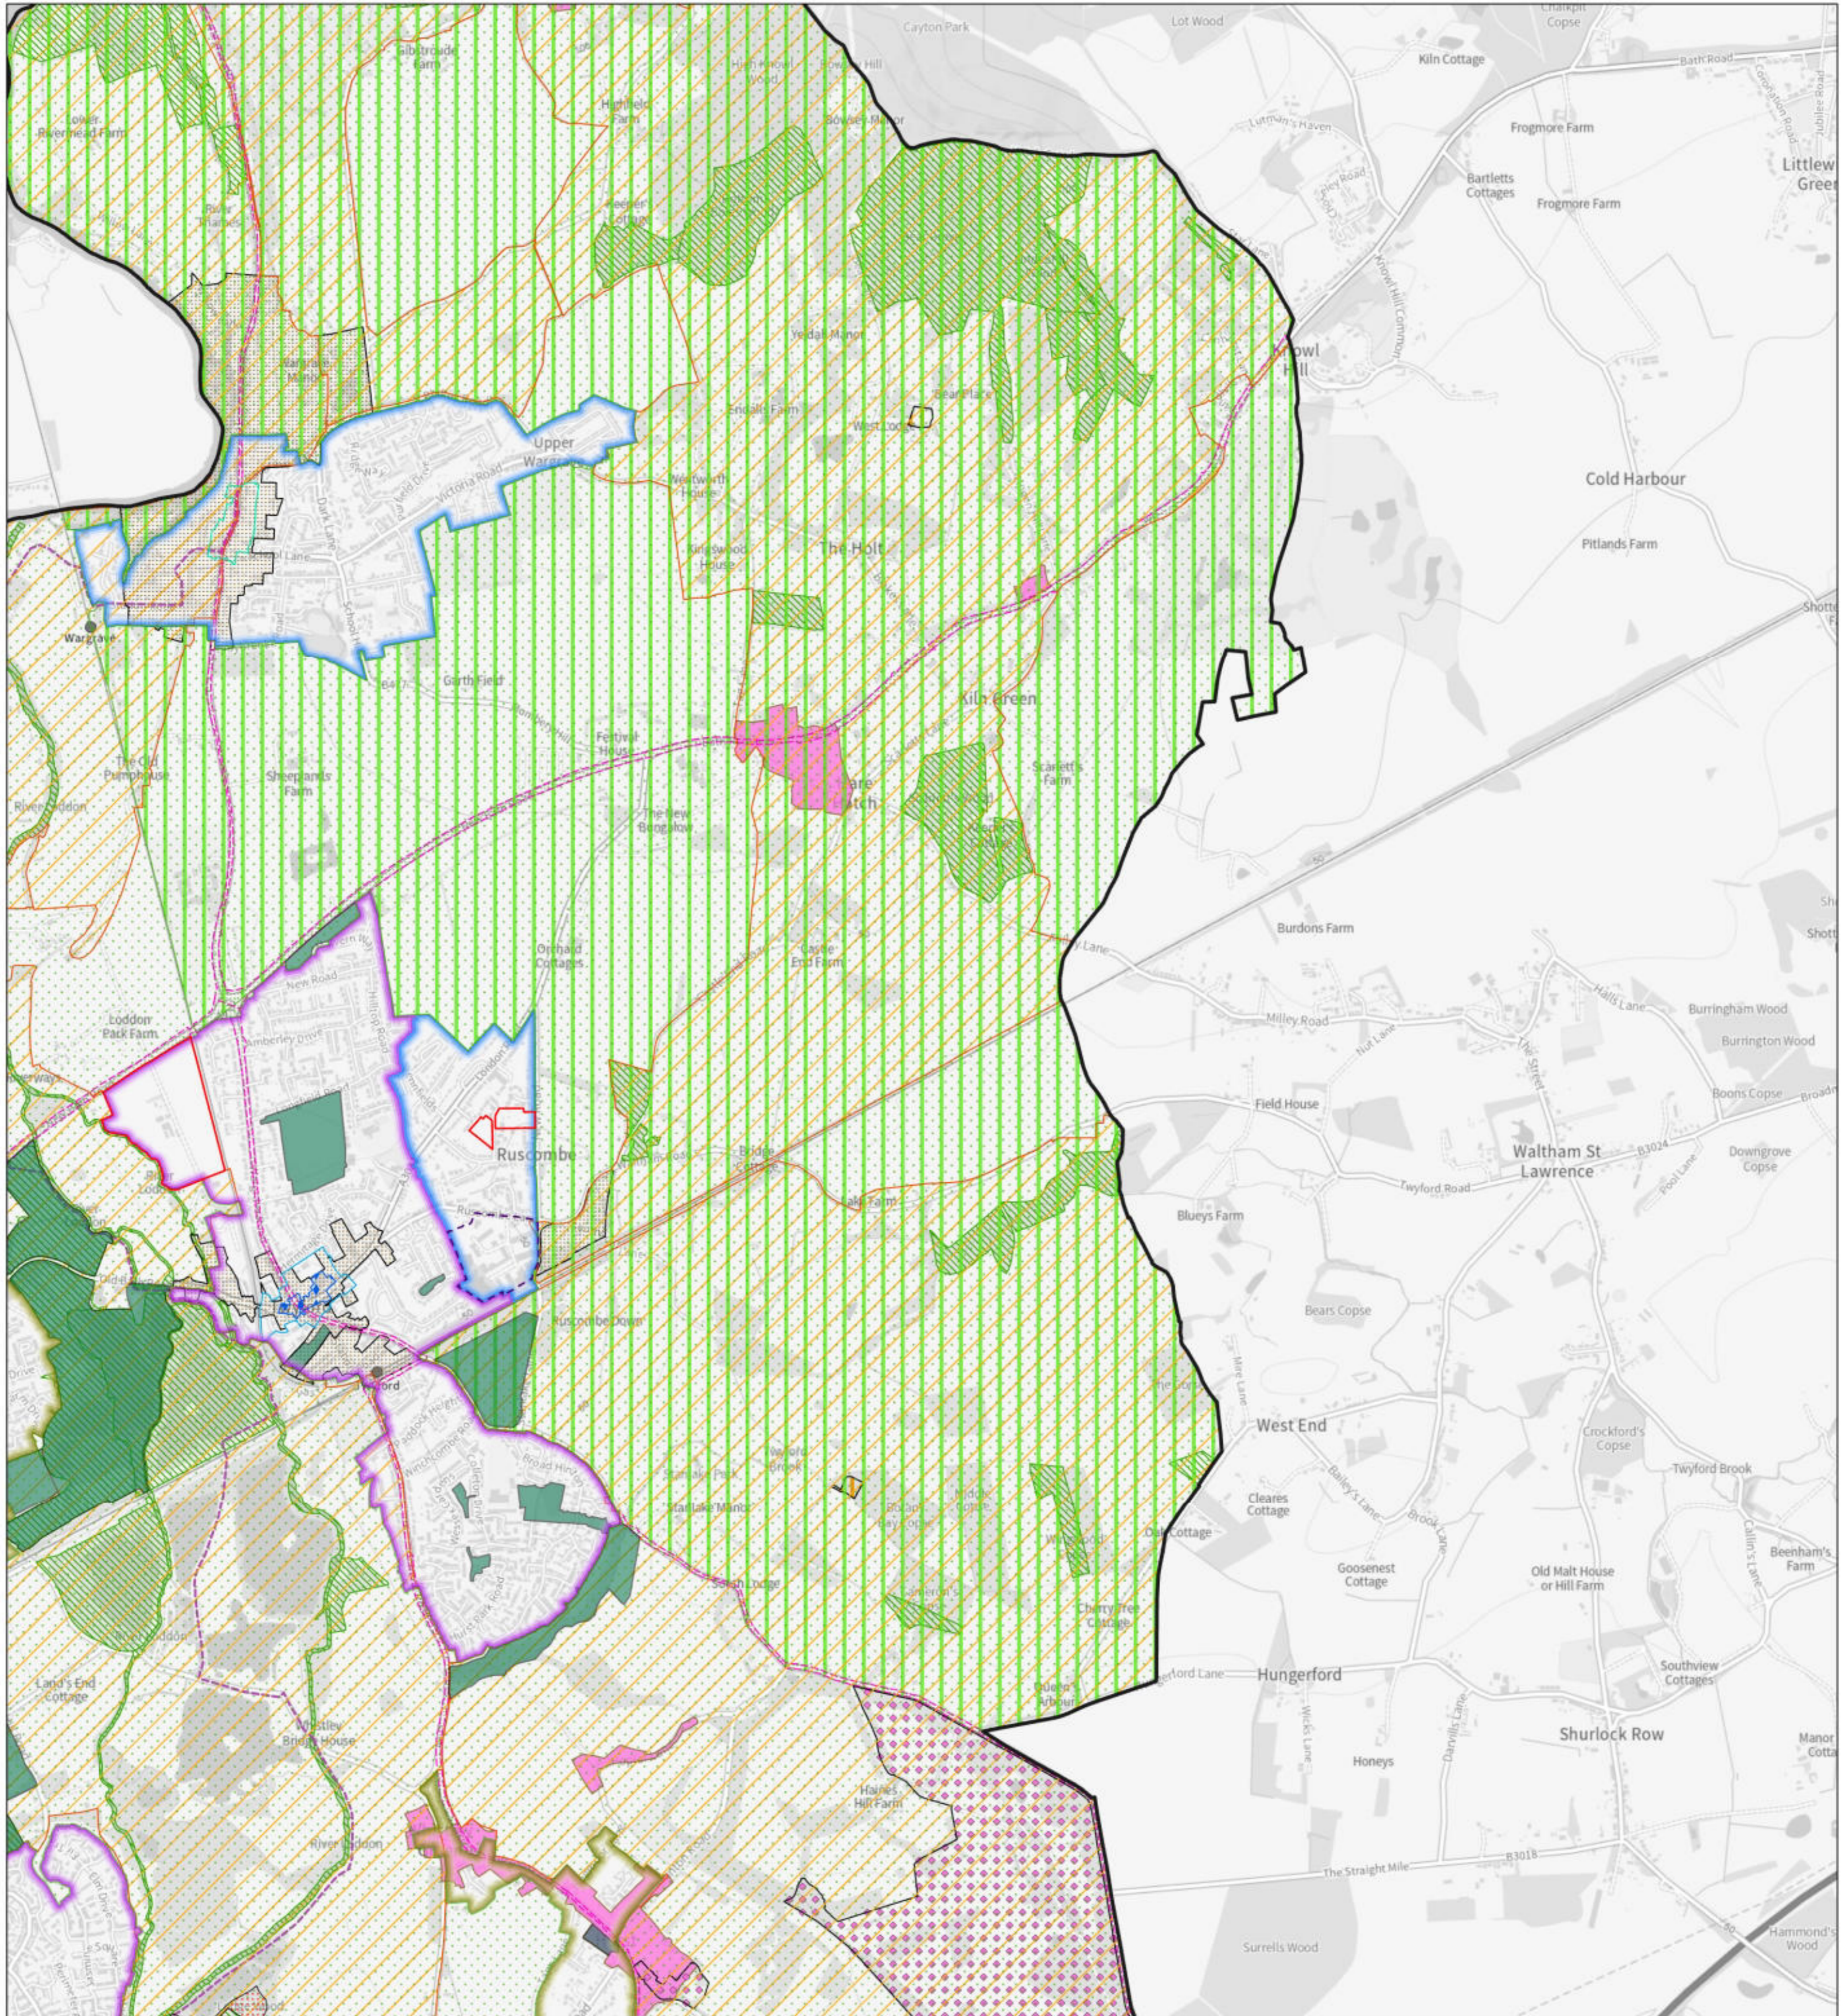

Map B2 Local Plan Update Proposed Submission Plan Policies Map

0 0.25 0.5 1 1.5 2 2.5 3 Kilometers
1:12,500

WOKINGHAM BOROUGH COUNCIL