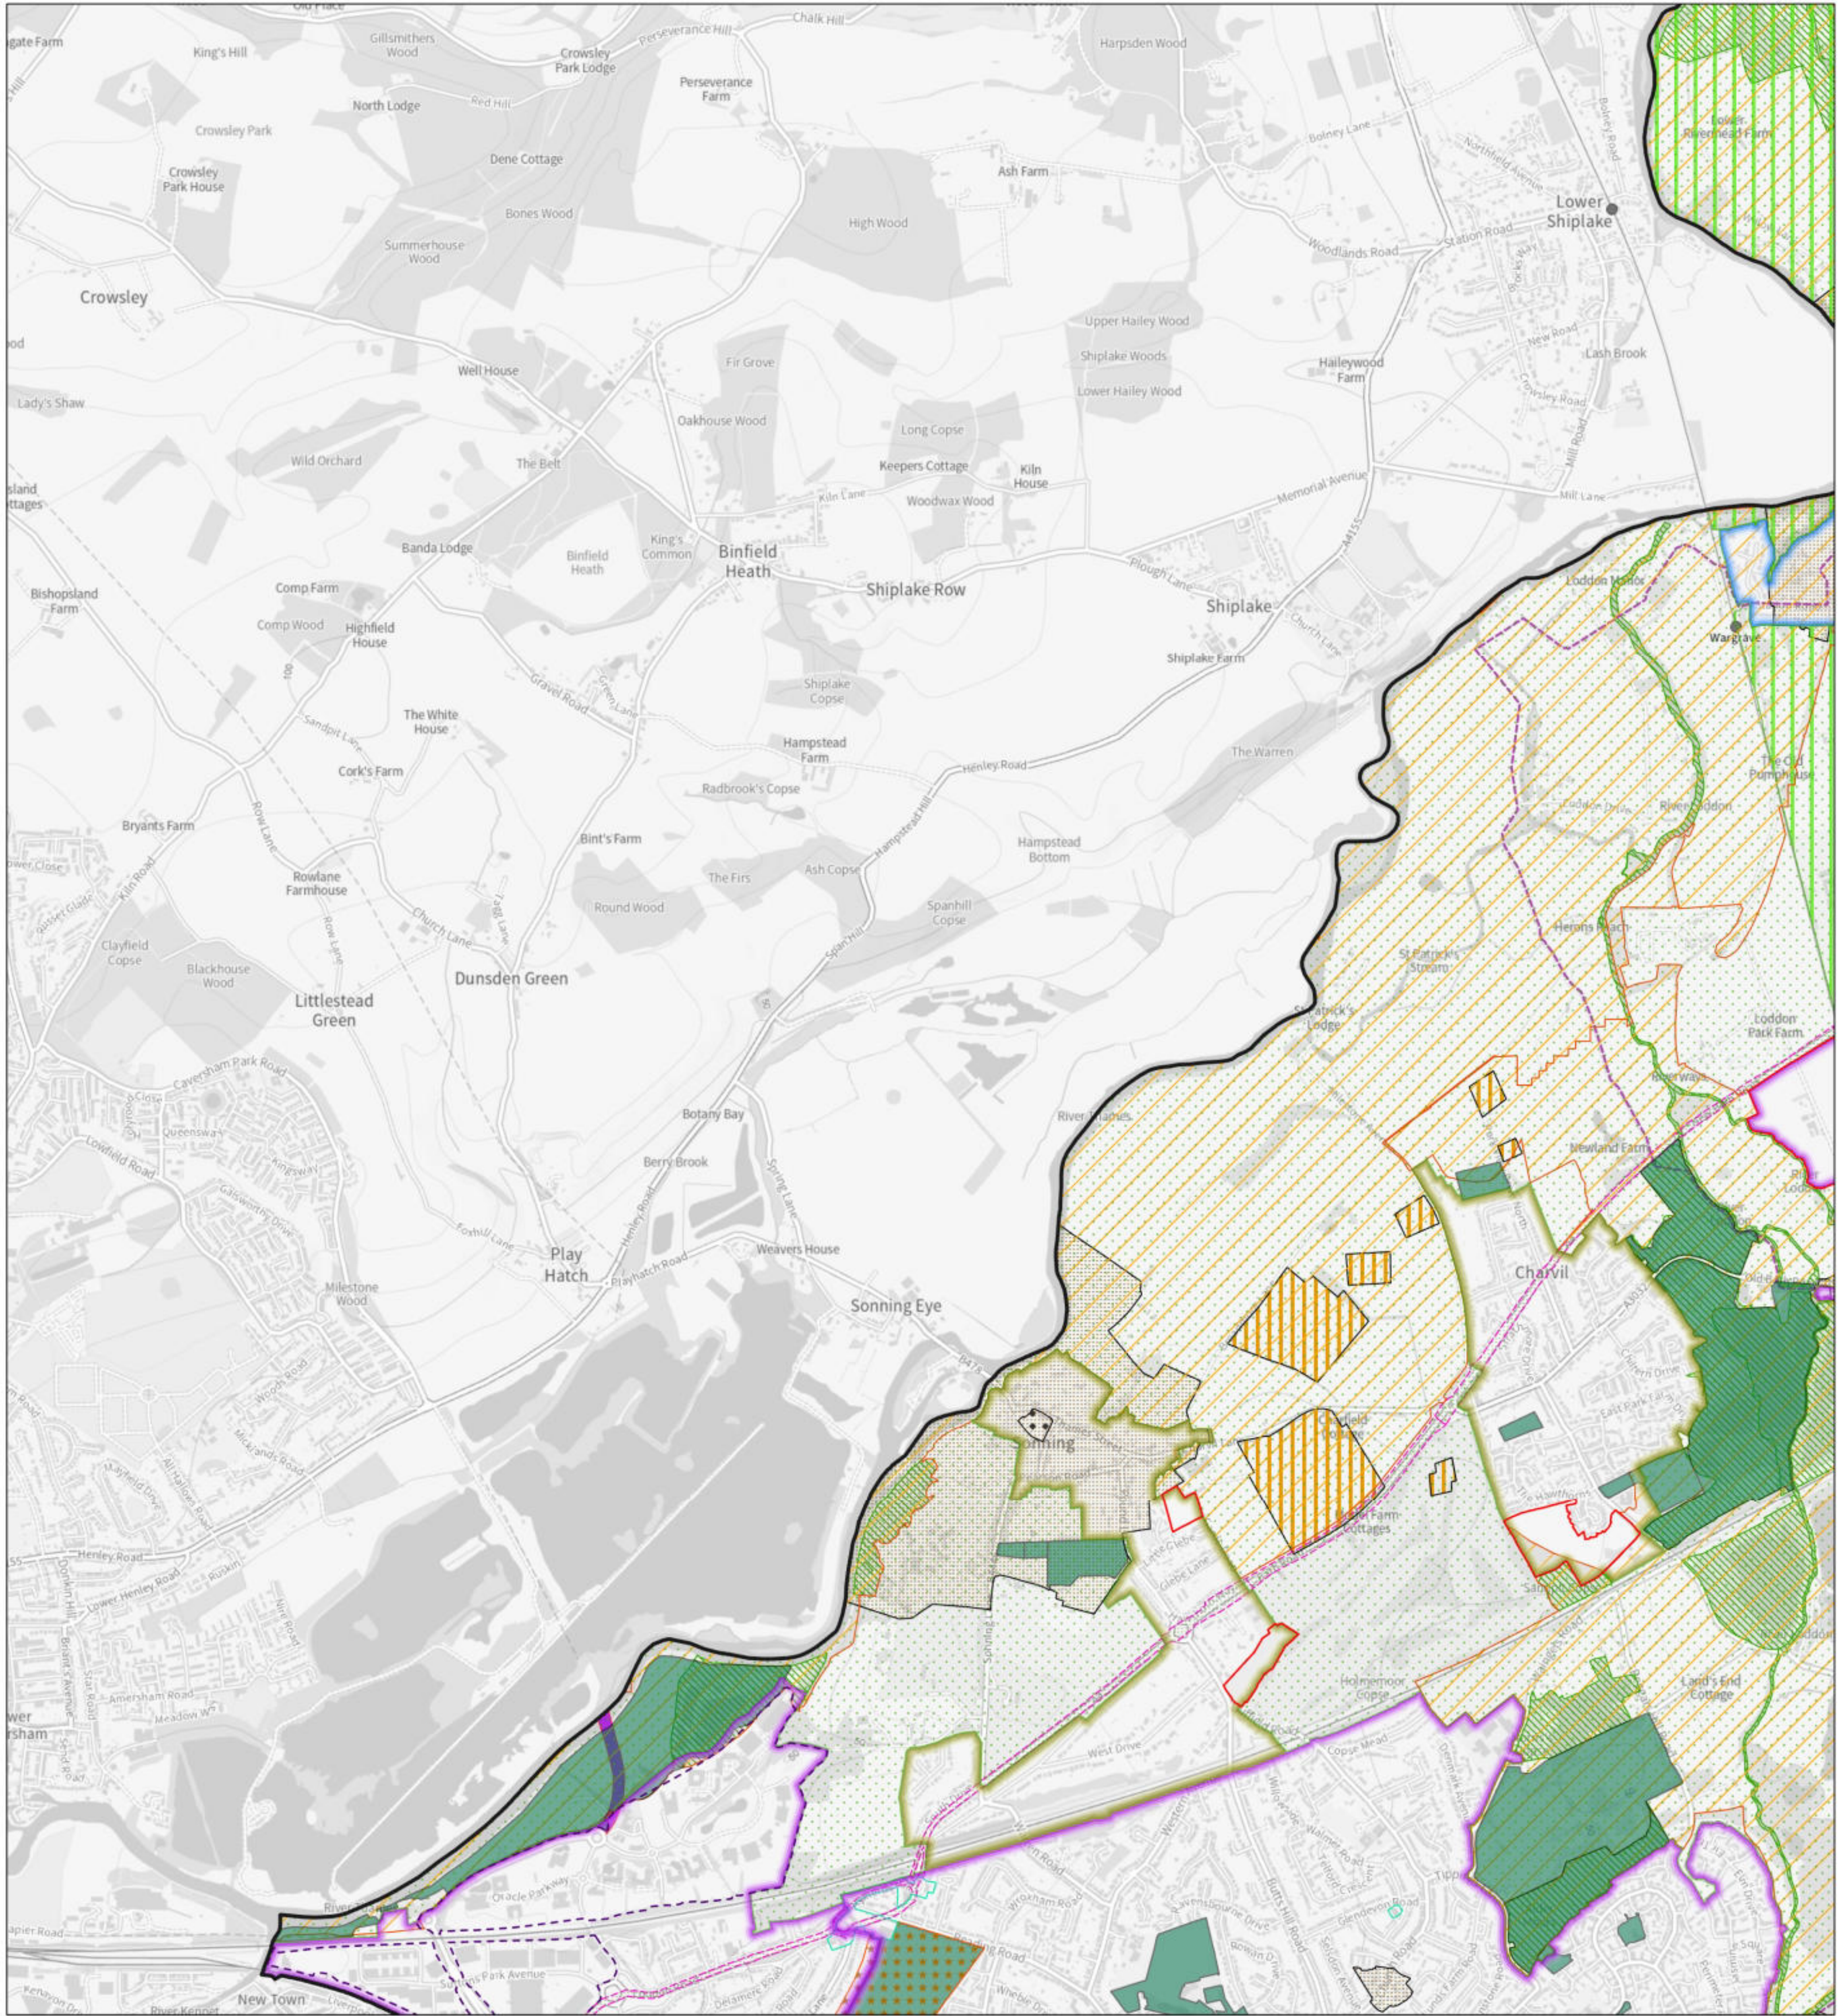

# Map B1 Local Plan Update Proposed Submission Plan Policies Map

0 0.25 0.5 1 1.5 2 2.5 3 Kilometers  
 1:12,500

**WOKINGHAM  
 BOROUGH COUNCIL**