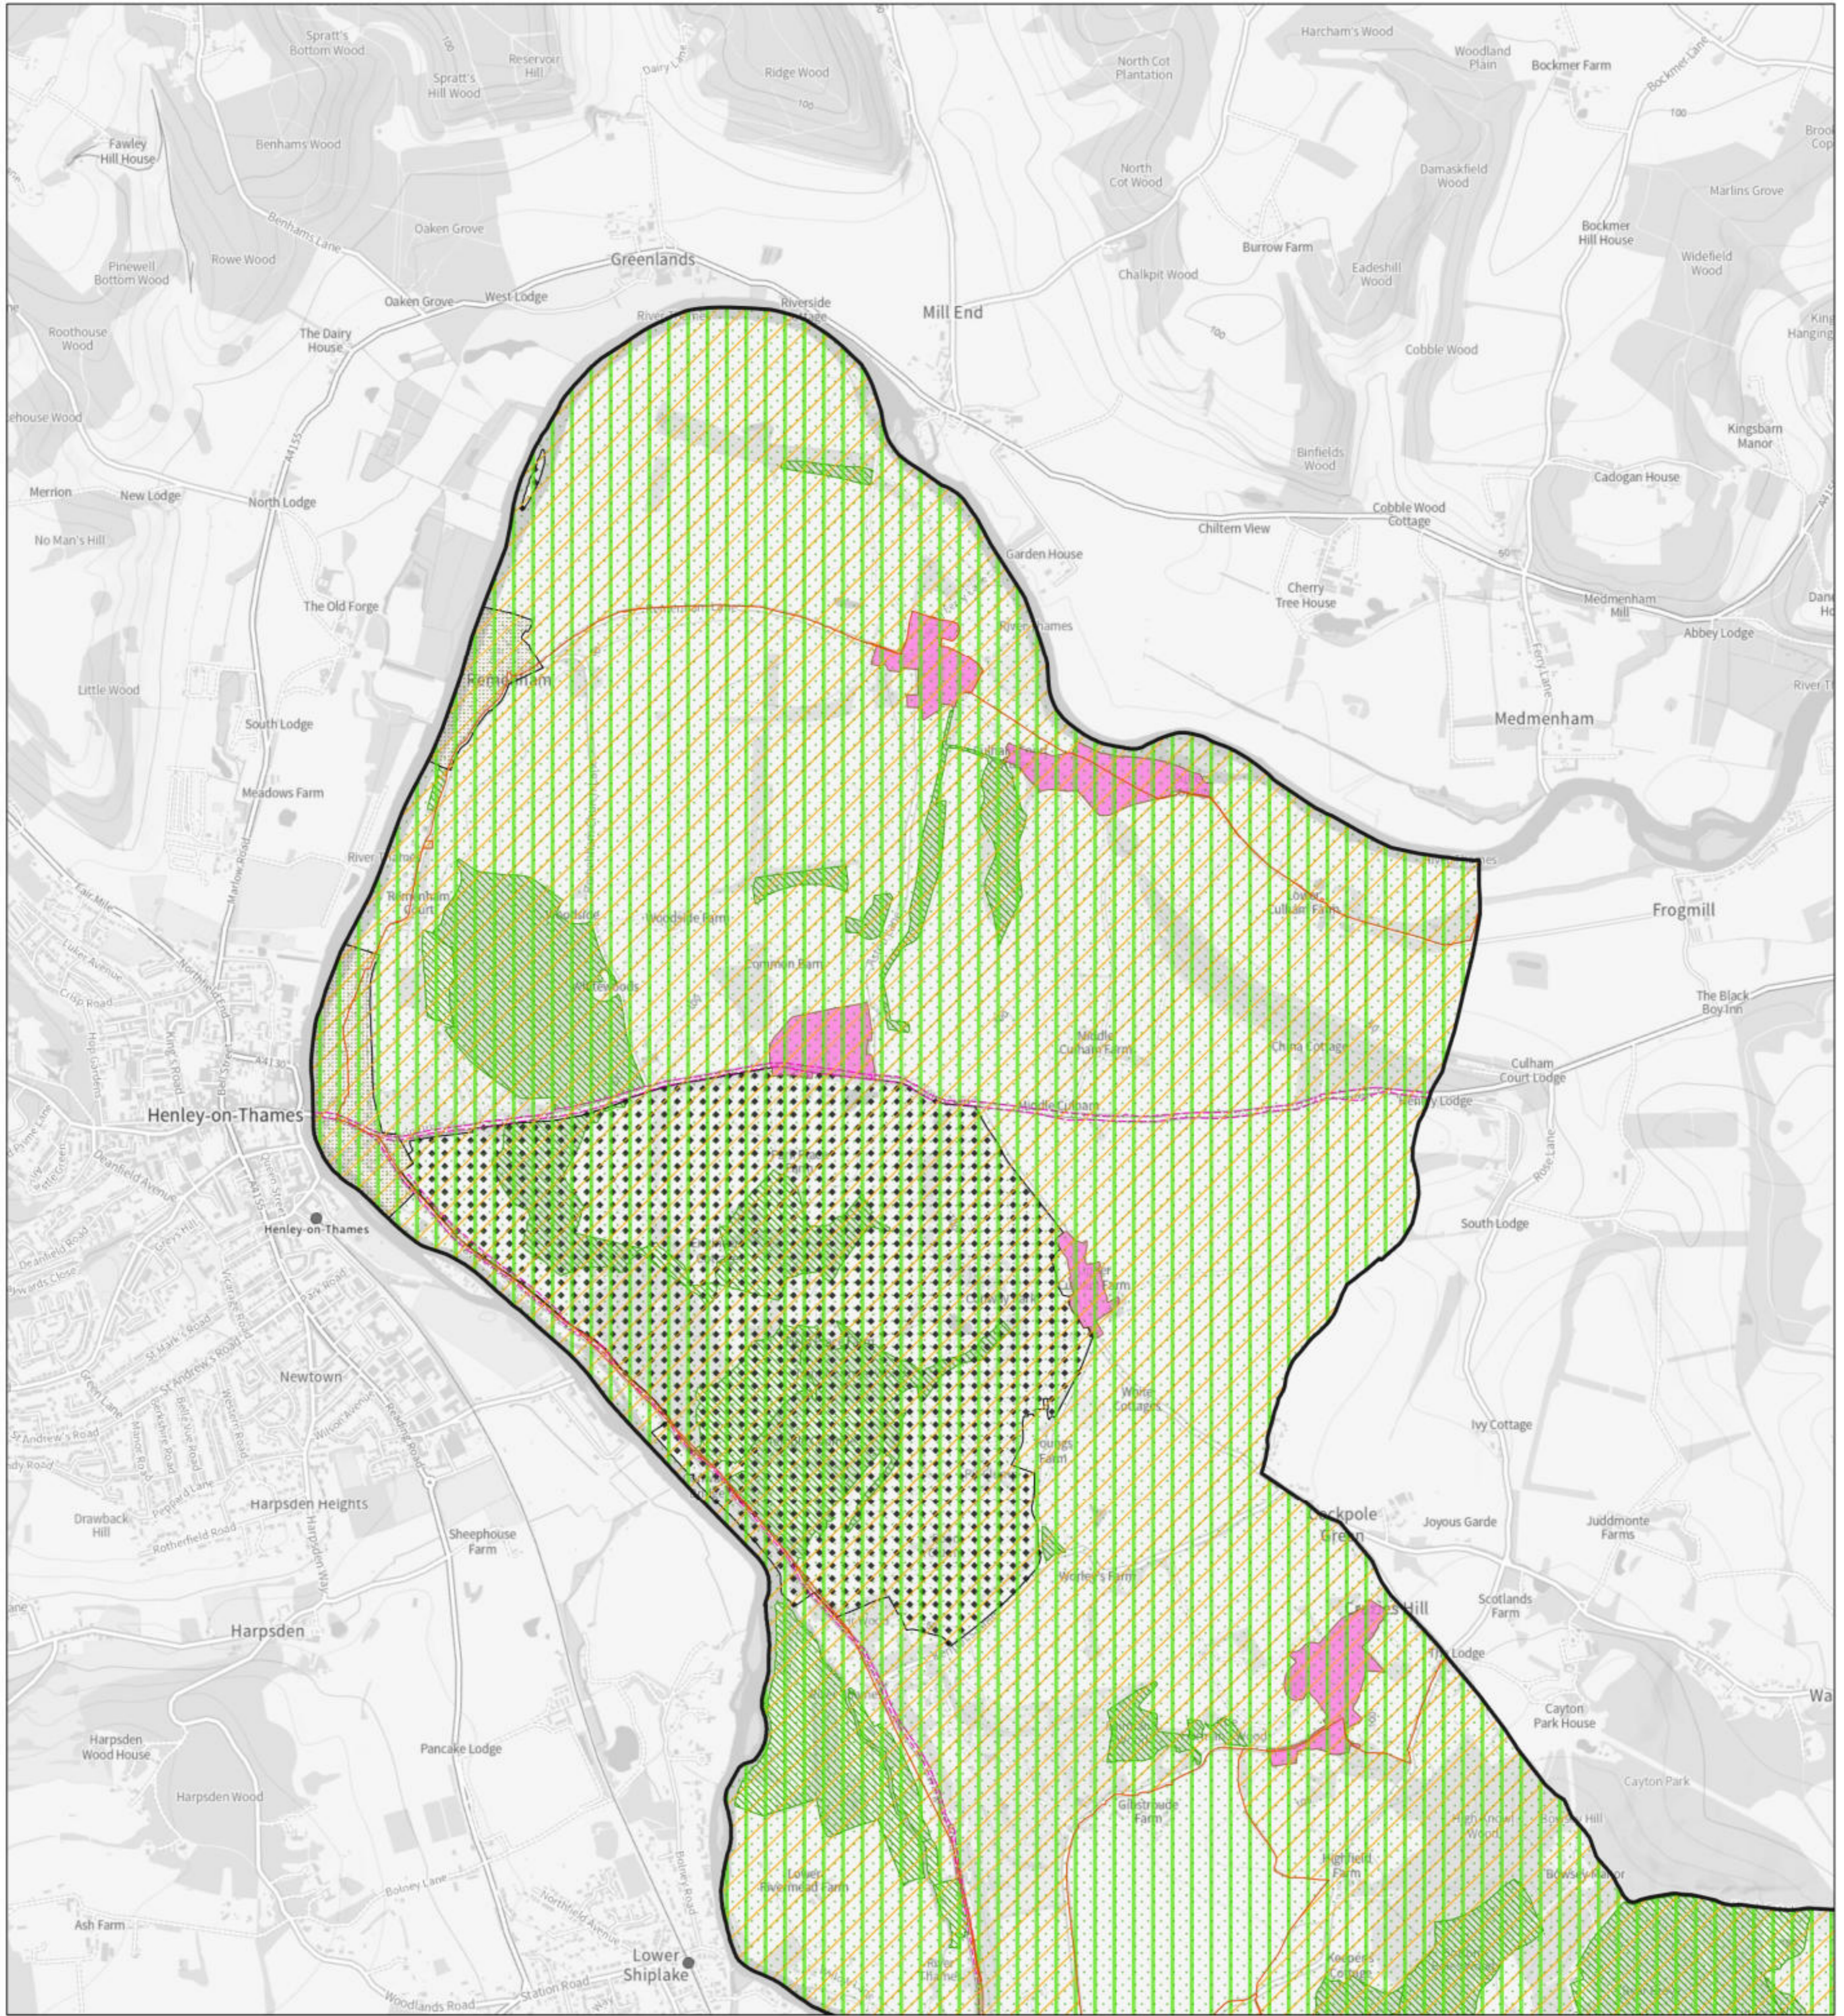

Map A1 Local Plan Update Proposed Submission Plan Policies Map

0 0.25 0.5 1 1.5 2 2.5 3 Kilometers
1:12,500

WOKINGHAM BOROUGH COUNCIL